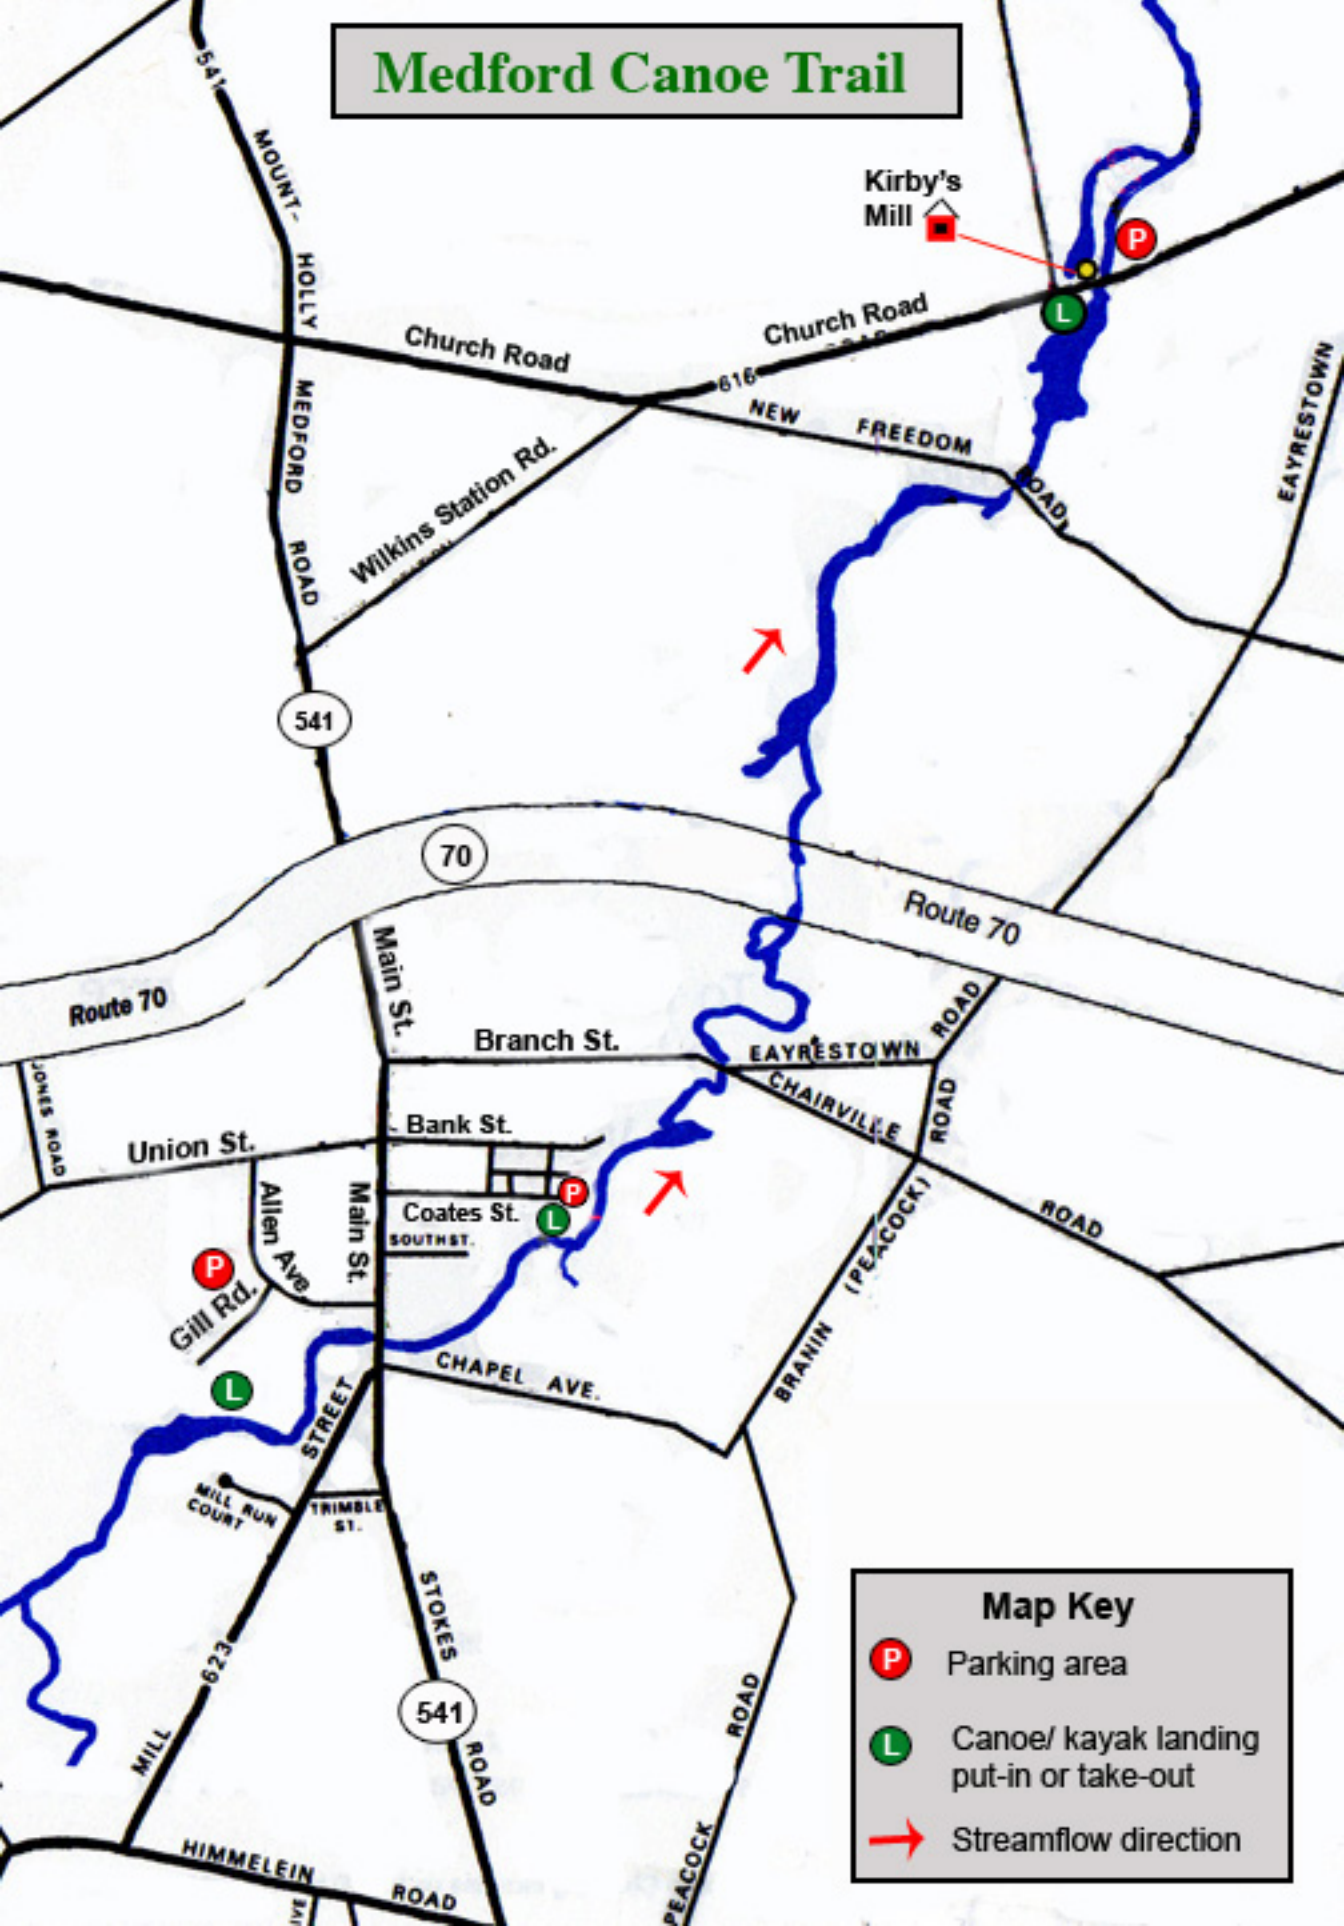

Medford Canoe Trail

Map Key

- P** Parking area
- L** Canoe/ kayak landing put-in or take-out
- Streamflow direction